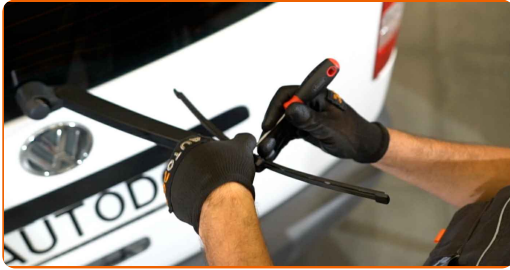

5 Press the clip. Remove the blade from the wiper arm.