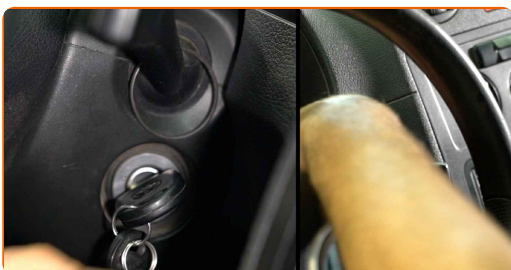

- Flat Screwdriver

Buy tools

Replacement: windshield wipers – VW Transporter V Van (7HA, 7HH, 7EA, 7EH). AUTODOC recommends:

- Please note: all work on the car – VW Transporter V Van (7HA, 7HH, 7EA, 7EH) – should be done with the engine switched off.

CARRY OUT REPLACEMENT IN THE FOLLOWING ORDER:

- 1 Switch on the ignition. Pull the windscreen wiper stalk to the downward position.

- 2 Switch off the ignition. In the service mode, the wipers will be in the upper position.