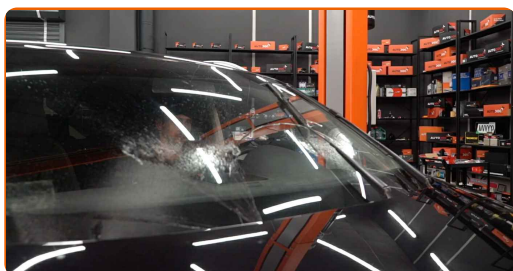

1. 6 After installation check the wipers performance. The blades shouldn't intersect or bump against the windshield seal.

WELL DONE!

[VIEW MORE TUTORIALS](#)