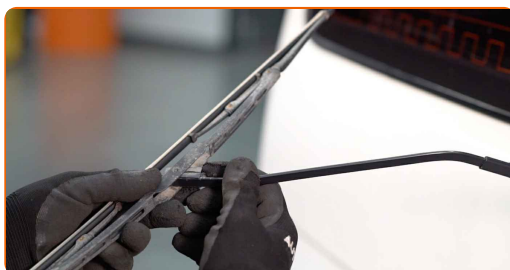

1

Prepare the new windscreen wipers.

2

Pull the wiper arm away from the glass surface until it stops.

3

Turn the wiper blade by ninety degrees. Remove the blade from the wiper arm.

Replacement: windshield wipers – VW Transporter T4 Platform / Chassis (70E, 70L, 70M, 7DE, 7DL, 7D). AUTODOC experts recommend: