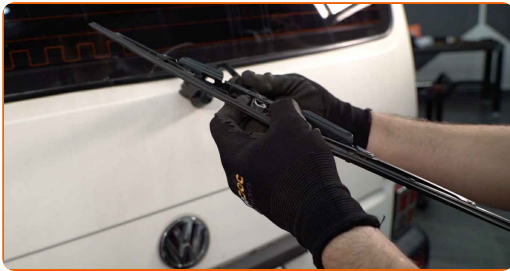

Replacement: windshield wipers – VW Transporter T4 Platform / Chassis (70E, 70L, 70M, 7DE, 7DL, 7D). AUTODOC experts recommend:

- When replacing the wiper blade, take caution to prevent the spring-loaded wiper arm from hitting the glass.

4

Install the new wiper blade and carefully press the wiper arm down to the glass.

Replacement: windshield wipers – VW Transporter T4 Platform / Chassis (70E, 70L, 70M, 7DE, 7DL, 7D). Tip from AUTODOC:

- Don't touch the wiper blade at the working rubber edge to prevent damage to the graphite coating.
- Ensure that the blade rubber strip fits tightly to the glass along the entire length.

5

Switch on the ignition.