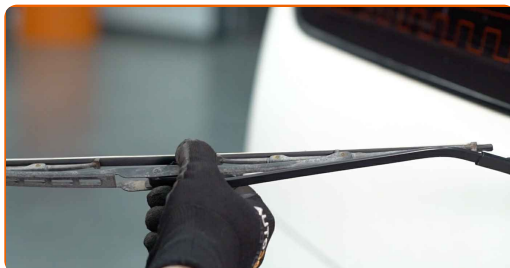

2

Pull the wiper arm away from the glass surface until it stops.