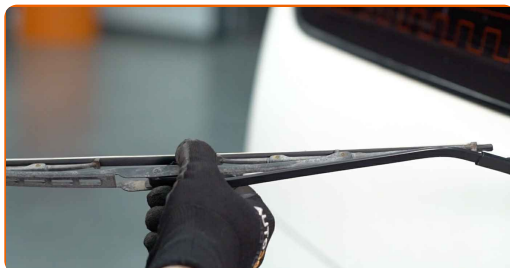

- Please note: all work on the car – VW Transporter T3 Platform/Chassis – should be done with the engine switched off.

CARRY OUT REPLACEMENT IN THE FOLLOWING ORDER:

1

Prepare the new windscreen wipers.

2

Pull the wiper arm away from the glass surface until it stops.