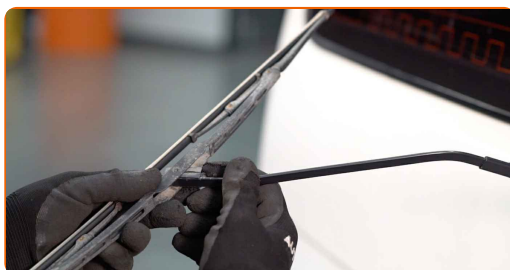

3

Turn the wiper blade by ninety degrees. Remove the blade from the wiper arm.