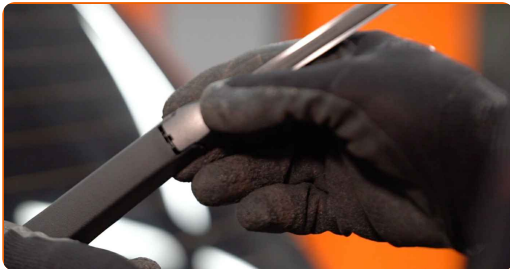

3

Prepare the new windscreen wipers.

4

Pull the wiper arm away from the glass surface until it stops. Remove the blade from the wiper arm.

Replacement: windshield wipers – VW Touareg I (7LA, 7L6, 7L7).
Professionals recommend:

- When replacing the wiper blade, take caution to prevent the spring-loaded wiper arm from hitting the glass.

5

Install the new wiper blade and carefully press the wiper arm down to the glass.

Replacement: windshield wipers – VW Touareg I (7LA, 7L6, 7L7). AUTODOC experts recommend: