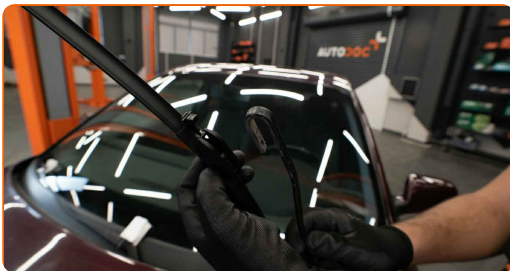

Replacement: windshield wipers – VW POLO Box (86CF). Professionals recommend:

- When replacing the wiper blade, take caution to prevent the spring-loaded wiper arm from hitting the glass.

4 Install the new wiper blade and carefully press the wiper arm down to the glass.