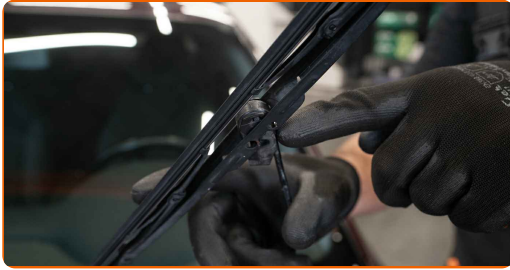

Replacement: windshield wipers – VW POLO Box (86CF). Tip from AUTODOC:

- Always replace front wiper blades together. It will ensure efficient and uniform cleaning of the windshield.
- Don't confuse the wiper blades of the driver and passenger side.
- The replacement procedure for both wiper blades is identical.
- All work should be done with the engine stopped.

REPLACEMENT: WINDSHIELD WIPERS – VW POLO BOX (86CF). USE THE FOLLOWING PROCEDURE:

1

Prepare the new windscreen wipers.

2

Pull the wiper arm away from the glass surface until it stops.

3 Press the clip. Remove the blade from the wiper arm.