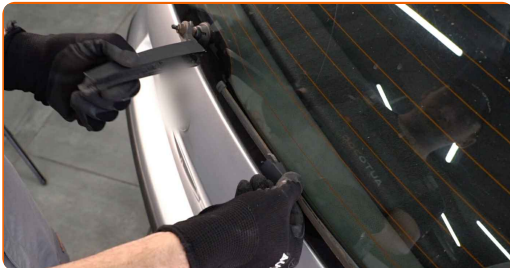

Replacement: windshield wipers – VW PASSAT Estate Van (365). AUTODOC recommends:

- Always replace front wiper blades together. It will ensure efficient and uniform cleaning of the windshield.
- All work should be done with the engine stopped.

REPLACEMENT: WINDSHIELD WIPERS – VW PASSAT ESTATE VAN (365). TAKE THE FOLLOWING STEPS:

1 Prepare the new windscreen wipers.

2 Pull the wiper arm away from the glass surface until it stops.