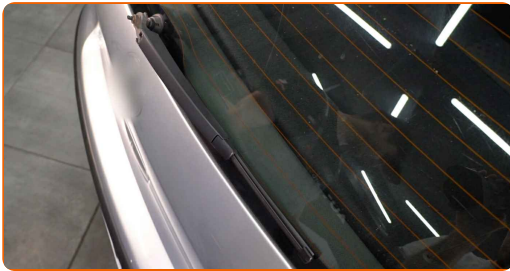

**1** Prepare the new windscreen wipers.

**2** Pull the wiper arm away from the glass surface until it stops.

**3** Press the clip. Remove the blade from the wiper arm.

Replacement: windshield wipers – VW PASSAT Estate Van (365). AUTODOC experts recommend:

- When replacing the wiper blade, take caution to prevent the spring-loaded wiper arm from hitting the glass.

4

Install the new wiper blade and carefully press the wiper arm down to the glass.

Replacement: windshield wipers – VW PASSAT Estate Van (365). Tip: