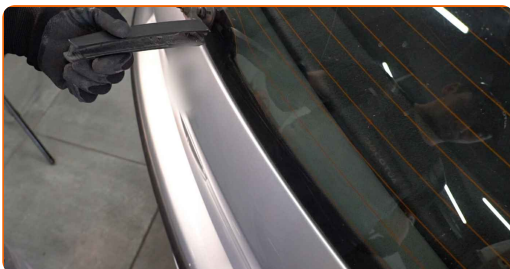

- Always replace front wiper blades together. It will ensure efficient and uniform cleaning of the windshield.
- All work should be done with the engine stopped.

**REPLACEMENT: WINDSHIELD WIPERS – VW PASSAT ESTATE VAN (365). TAKE THE FOLLOWING STEPS:**

**1** Prepare the new windscreen wipers.

**2** Pull the wiper arm away from the glass surface until it stops.

**3** Press the clip. Remove the blade from the wiper arm.

Replacement: windshield wipers – VW PASSAT Estate Van (365). AUTODOC experts recommend: