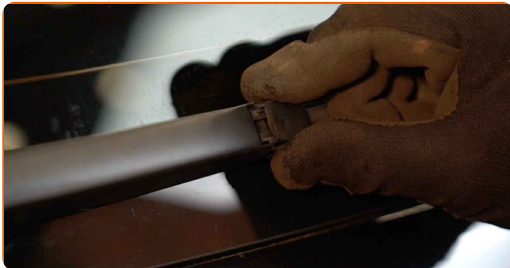

CARRY OUT REPLACEMENT IN THE FOLLOWING ORDER:

1

Prepare the new windscreen wipers.

2

Pull the wiper arm away from the glass surface until it stops.

3

Press the clip. Remove the blade from the wiper arm.

Replacement: windshield wipers – VW California T5 Minibus (7EC, 7EF, 7EG, 7HF). Tip:

- When replacing the wiper blade, take caution to prevent the spring-loaded wiper arm from hitting the glass.

4

Install the new wiper blade and carefully press the wiper arm down to the glass.

Replacement: windshield wipers – VW California T5 Minibus (7EC, 7EF, 7EG, 7HF). Tip from AUTODOC experts: