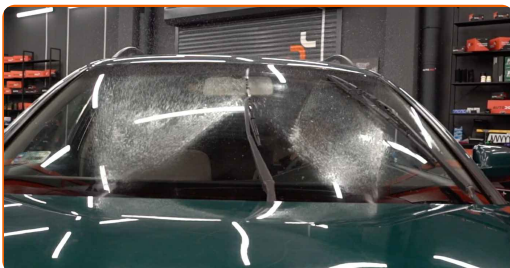

Replacement: windshield wipers – VW 1500/1600 Saloon (31). AUTODOC recommends:

- Don't touch the wiper blade at the working rubber edge to prevent damage to the graphite coating.
- Ensure that the blade rubber strip fits tightly to the glass along the entire length.

4

Switch on the ignition.