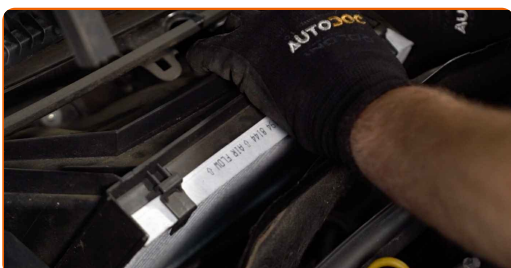

Replacement: pollen filter – VAUXHALL Tigra TwinTop (X04). AUTODOC recommends:

- Check out the correct location of the filter element. Do not skew.
- Attention! Use quality filters – VAUXHALL Tigra TwinTop (X04).
- Follow the air flow direction arrow on the filter.

10

Install the cabin filter bracket.