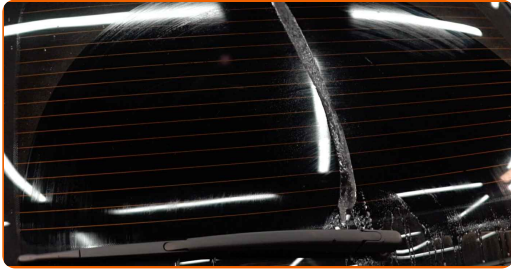

6

After installation check the wipers performance.

WELL DONE!

VIEW MORE TUTORIALS