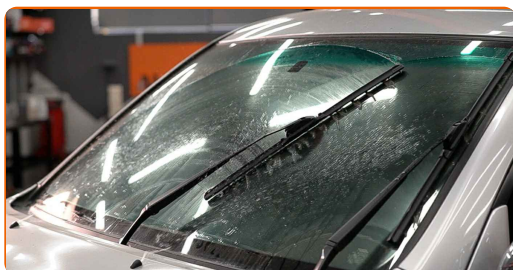

5 Switch on the ignition.

6 After installation check the wipers performance. The blades shouldn't intersect or bump against the windshield seal.

WELL DONE!

[VIEW MORE TUTORIALS](#)