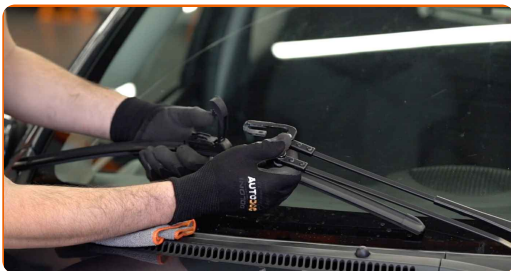

REPLACEMENT: WINDSHIELD WIPERS – TOYOTA WISH MPV (_E1_). RECOMMENDED SEQUENCE OF STEPS:

1

Prepare the new windscreen wipers.

2

Pull the wiper arm away from the glass surface until it stops.

3

Press the clip. Use a flat screwdriver. Remove the blade from the wiper arm.