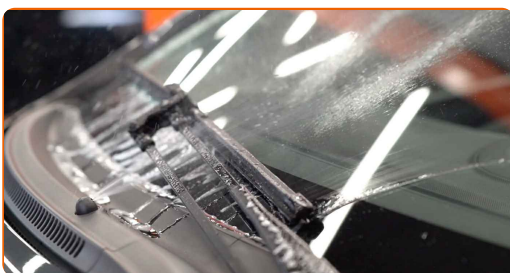

5

Switch on the ignition.

6

After installation check the wipers performance. The blades shouldn't intersect or bump against the windshield seal.

WELL DONE! 👍

[VIEW MORE TUTORIALS](#)

AUTODOC – TOP QUALITY AND AFFORDABLE CAR PARTS ONLINE