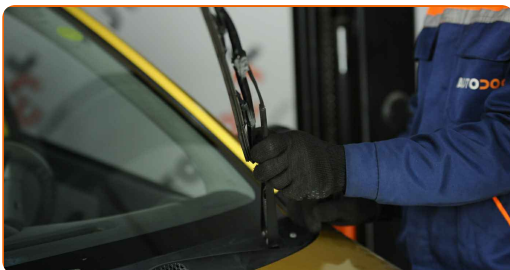

REPLACEMENT: WINDSHIELD WIPERS – TOYOTA TERCEL (AL2_). RECOMMENDED SEQUENCE OF STEPS:

1

Prepare the new windscreen wipers.

2

Pull the wiper arm away from the glass surface until it stops.

3 Press the clip.

4 Remove the blade from the wiper arm.

Replacement: windshield wipers – TOYOTA TERCEL (AL2_). Professionals recommend:

- When replacing the wiper blade, take caution to prevent the spring-loaded wiper arm from hitting the glass.