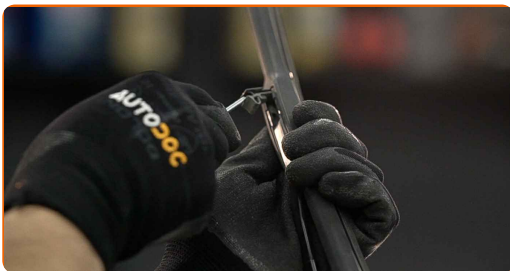

REPLACEMENT: WINDSHIELD WIPERS – TOYOTA MATRIX I MPV (E130). USE THE FOLLOWING PROCEDURE:

1

Prepare the new windscreen wipers.

2

Pull the wiper arm away from the glass surface until it stops.

3

Turn the wiper blade by ninety degrees. Remove the blade from the wiper arm.