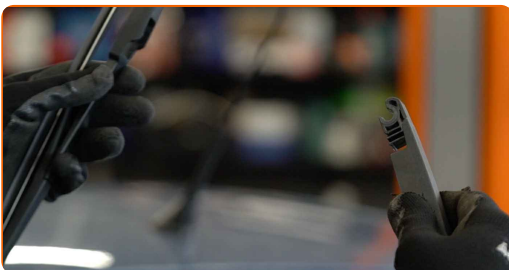

- Warning! Shut down the engine before starting any work – TOYOTA HILUX Pickup (GUN1_).

CARRY OUT REPLACEMENT IN THE FOLLOWING ORDER:

1

Prepare the new windscreen wipers.

2

Pull the wiper arm away from the glass surface until it stops.

3

Press the clip. Remove the blade from the wiper arm.

Replacement: windshield wipers – TOYOTA HILUX Pickup (GUN1_). Tip:

- When replacing the wiper blade, take caution to prevent the spring-loaded wiper arm from hitting the glass.