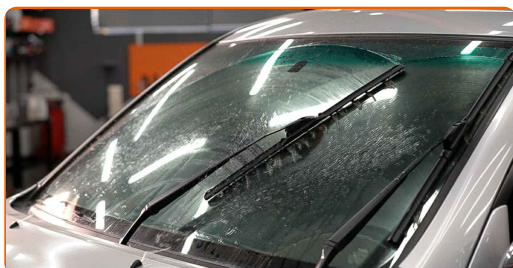

1. 5 Switch on the ignition.
2. 6 After installation check the wipers performance. The blades shouldn't intersect or bump against the windshield seal.

WELL DONE! 👍

[VIEW MORE TUTORIALS](#)