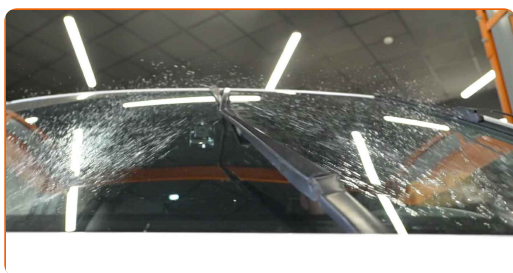

Replacement: windshield wipers – SUBARU IMPREZA Saloon (GR).
Professionals recommend:

- Don't touch the wiper blade at the working rubber edge to prevent damage to the graphite coating.
- Ensure that the blade rubber strip fits tightly to the glass along the entire length.

6

Switch on the ignition.

7

After installation check the wipers performance. The blades shouldn't intersect or bump against the windshield seal.

WELL DONE!

[VIEW MORE TUTORIALS](#)