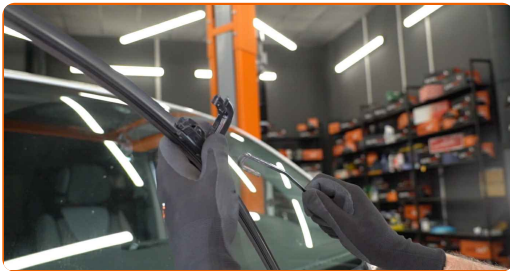

Replacement: windshield wipers – SUBARU IMPREZA Saloon (GR). AUTODOC recommends:

- Always replace front wiper blades together. It will ensure efficient and uniform cleaning of the windshield.
- Don't confuse the wiper blades of the driver and passenger side.
- The replacement procedure for both wiper blades is identical.
- Please note: all work on the car – SUBARU IMPREZA Saloon (GR) – should be done with the engine switched off.

CARRY OUT REPLACEMENT IN THE FOLLOWING ORDER:

1

Prepare the new windscreen wiper blades.

2

Pull the wiper arm away from the glass surface until it stops.

3

Press the clip.

4

Remove the blade from the wiper arm.

Replacement: windshield wipers – SUBARU IMPREZA Saloon (GR). Tip:

- When replacing the wiper blade, take caution to prevent the spring-loaded wiper arm from hitting the glass.