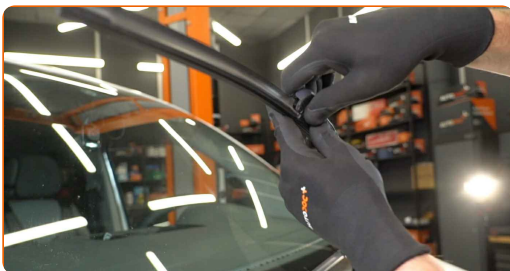

Replacement: windshield wipers – SUBARU IMPREZA Saloon (GR). AUTODOC recommends:

- Always replace front wiper blades together. It will ensure efficient and uniform cleaning of the windshield.
- Don't confuse the wiper blades of the driver and passenger side.
- The replacement procedure for both wiper blades is identical.
- Please note: all work on the car – SUBARU IMPREZA Saloon (GR) – should be done with the engine switched off.

CARRY OUT REPLACEMENT IN THE FOLLOWING ORDER:

1

Prepare the new windscreen wiper blades.

2

Pull the wiper arm away from the glass surface until it stops.

3

Press the clip.

4

Remove the blade from the wiper arm.

Replacement: windshield wipers – SUBARU IMPREZA Saloon (GR). Tip:

- When replacing the wiper blade, take caution to prevent the spring-loaded wiper arm from hitting the glass.