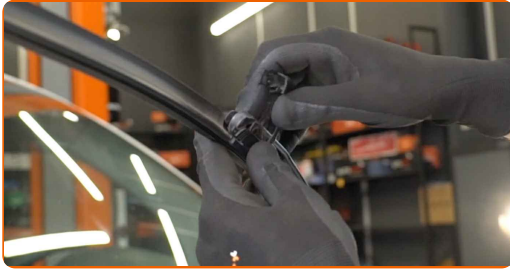

CARRY OUT REPLACEMENT IN THE FOLLOWING ORDER:

1

Prepare the new windscreen wiper blades.

2

Pull the wiper arm away from the glass surface until it stops.

3

Press the clip.

4

Remove the blade from the wiper arm.

Replacement: windshield wipers – SUBARU IMPREZA Saloon (GR). Tip:

- When replacing the wiper blade, take caution to prevent the spring-loaded wiper arm from hitting the glass.