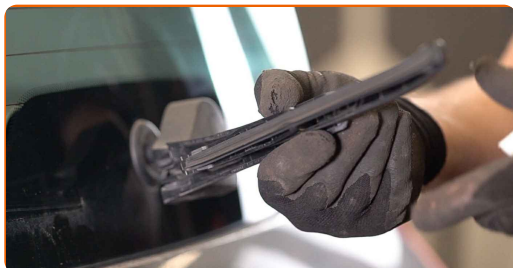

CARRY OUT REPLACEMENT IN THE FOLLOWING ORDER:

1

Prepare the new windscreen wipers.

2

Pull the wiper arm away from the glass surface until it stops.

3

Press the clip. Remove the blade from the wiper arm.

Replacement: windshield wipers – RENAULT MEGANE II Estate (KM0/1_). Tip from AUTODOC experts:

- When replacing the wiper blade, take caution to prevent the spring-loaded wiper arm from hitting the glass.

4

Install the new wiper blade and carefully press the wiper arm down to the glass.

Replacement: windshield wipers – RENAULT MEGANE II Estate (KM0/1_). Professionals recommend:

- Don't touch the wiper blade at the working rubber edge to prevent damage to the graphite coating.
- Ensure that the blade rubber strip fits tightly to the glass along the entire length.

5

Switch on the ignition.