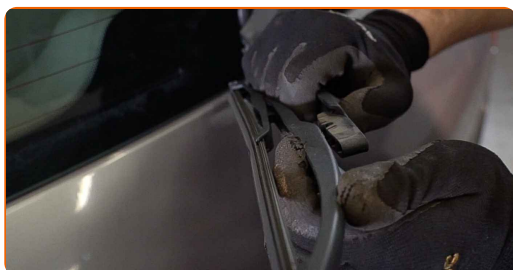

CARRY OUT REPLACEMENT IN THE FOLLOWING ORDER:

1

Prepare the new windscreen wipers.

2

Pull the wiper arm away from the glass surface until it stops.

3

Press the clip. Remove the blade from the wiper arm.

Replacement: windshield wipers – RENAULT MEGANE II Estate (KM0/1_). Tip from AUTODOC experts:

- When replacing the wiper blade, take caution to prevent the spring-loaded wiper arm from hitting the glass.

4

Install the new wiper blade and carefully press the wiper arm down to the glass.

Replacement: windshield wipers – RENAULT MEGANE II Estate (KM0/1_). Professionals recommend: