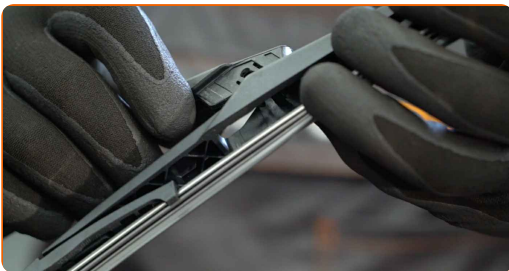

3 Press the clip.

4 Remove the blade from the wiper arm.

Replacement: windshield wipers – RENAULT GRAND SCÉNIC III (JZ0/1_). Tip from AUTODOC experts:

- When replacing the wiper blade, take caution to prevent the spring-loaded wiper arm from hitting the glass.

5 Install the new wiper blade and carefully press the wiper arm down to the glass.

Replacement: windshield wipers – RENAULT GRAND SCÉNIC III (JZ0/1_). Tip:

- Don't touch the wiper blade at the working rubber edge to prevent damage to the graphite coating.
- Ensure that the blade rubber strip fits tightly to the glass along the entire length.