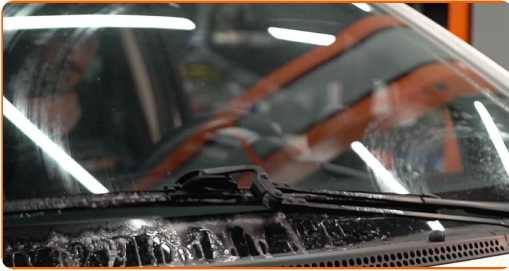

1. **6** After installation check the wipers performance. The blades shouldn't intersect or bump against the windshield seal.

WELL DONE!

[VIEW MORE TUTORIALS](#)