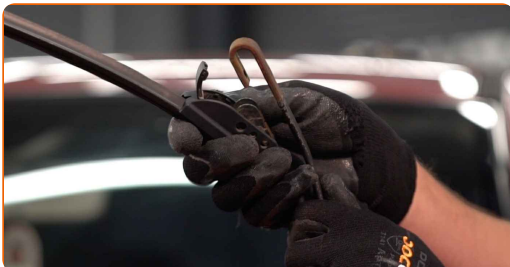

- Always replace front wiper blades together. It will ensure efficient and uniform cleaning of the windshield.
- Don't confuse the wiper blades of the driver and passenger side.
- The replacement procedure for both wiper blades is identical.
- All work should be done with the engine stopped.

REPLACEMENT: WINDSHIELD WIPERS – PEUGEOT 301 SALOON. USE THE FOLLOWING PROCEDURE:

1 Prepare the new windscreen wipers.

2 Pull the wiper arm away from the glass surface until it stops.

3 Press the clip. Remove the blade from the wiper arm.