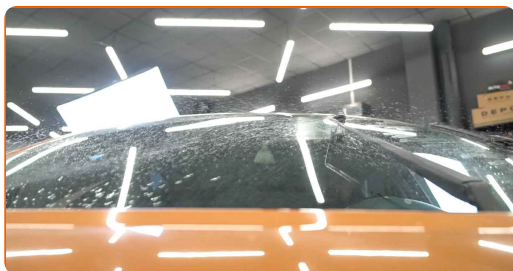

Replacement: windshield wipers – PEUGEOT 207 SW. Tip:

- Don't touch the wiper blade at the working rubber edge to prevent damage to the graphite coating.
- Ensure that the blade rubber strip fits tightly to the glass along the entire length.

6

Switch on the ignition.

7

After installation check the wipers performance. The blades shouldn't intersect or bump against the windshield seal.

WELL DONE!

[VIEW MORE TUTORIALS](#)