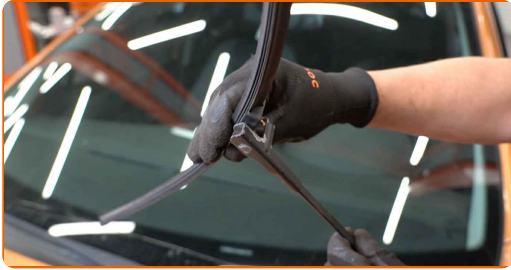

- Always replace front wiper blades together. It will ensure efficient and uniform cleaning of the windshield.
- Don't confuse the wiper blades of the driver and passenger side.
- The replacement procedure for both wiper blades is identical.
- Please note: all work on the car – PEUGEOT 207 SW – should be done with the engine switched off.

CARRY OUT REPLACEMENT IN THE FOLLOWING ORDER:

1

Prepare the new windscreen wipers.

2

Pull the wiper arm away from the glass surface until it stops.

3 Turn the wiper blade by ninety degrees.

4 Remove the blade from the wiper arm.

AUTODOC recommends:

- When replacing the wiper blade, take caution to prevent the spring-loaded wiper arm from hitting the glass.

5 Install the new wiper blade and carefully press the wiper arm down to the glass.