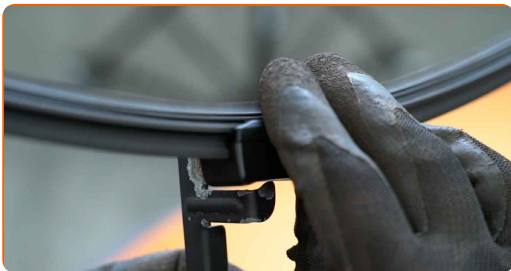

CARRY OUT REPLACEMENT IN THE FOLLOWING ORDER:

1

Prepare the new windscreen wipers.

2

Pull the wiper arm away from the glass surface until it stops.

3 Turn the wiper blade by ninety degrees.

4 Remove the blade from the wiper arm.

AUTODOC recommends:

- When replacing the wiper blade, take caution to prevent the spring-loaded wiper arm from hitting the glass.

5 Install the new wiper blade and carefully press the wiper arm down to the glass.