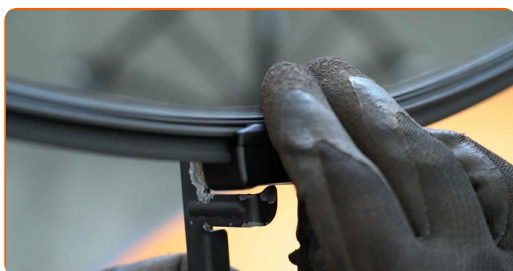

CARRY OUT REPLACEMENT IN THE FOLLOWING ORDER:

1

Prepare the new windscreen wipers.

2

Pull the wiper arm away from the glass surface until it stops.

3 Turn the wiper blade by ninety degrees.

4 Remove the blade from the wiper arm.

AUTODOC recommends:

- When replacing the wiper blade, take caution to prevent the spring-loaded wiper arm from hitting the glass.

5 Install the new wiper blade and carefully press the wiper arm down to the glass.