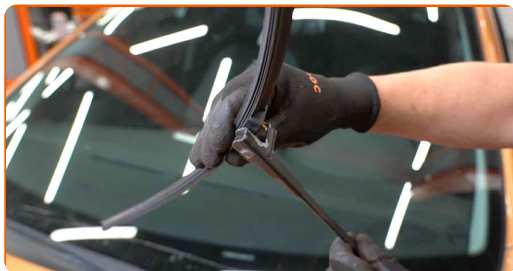

CARRY OUT REPLACEMENT IN THE FOLLOWING ORDER:

1

Prepare the new windscreen wipers.

2

Pull the wiper arm away from the glass surface until it stops.

3 Turn the wiper blade by ninety degrees.

4 Remove the blade from the wiper arm.

AUTODOC recommends:

- When replacing the wiper blade, take caution to prevent the spring-loaded wiper arm from hitting the glass.

5 Install the new wiper blade and carefully press the wiper arm down to the glass.