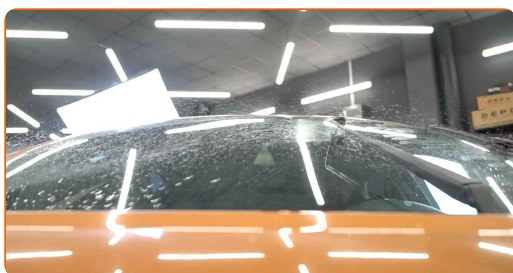

Replacement: windshield wipers – PEUGEOT 207 SW Box Body / Estate (WK_).

Tip:

- Don't touch the wiper blade at the working rubber edge to prevent damage to the graphite coating.
- Ensure that the blade rubber strip fits tightly to the glass along the entire length.

6

Switch on the ignition.

7

After installation check the wipers performance. The blades shouldn't intersect or bump against the windshield seal.

WELL DONE!

[VIEW MORE TUTORIALS](#)