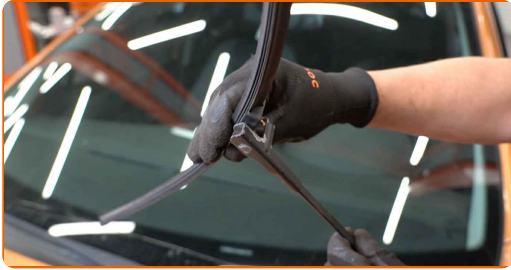

Replacement: windshield wipers – PEUGEOT 207 Saloon. AUTODOC recommends:

- Always replace front wiper blades together. It will ensure efficient and uniform cleaning of the windshield.
- Don't confuse the wiper blades of the driver and passenger side.
- The replacement procedure for both wiper blades is identical.
- Please note: all work on the car – PEUGEOT 207 Saloon – should be done with the engine switched off.

CARRY OUT REPLACEMENT IN THE FOLLOWING ORDER:

1

Prepare the new windscreen wipers.

2

Pull the wiper arm away from the glass surface until it stops.

3 Turn the wiper blade by ninety degrees.

4 Remove the blade from the wiper arm.

AUTODOC recommends:

- When replacing the wiper blade, take caution to prevent the spring-loaded wiper arm from hitting the glass.

5 Install the new wiper blade and carefully press the wiper arm down to the glass.