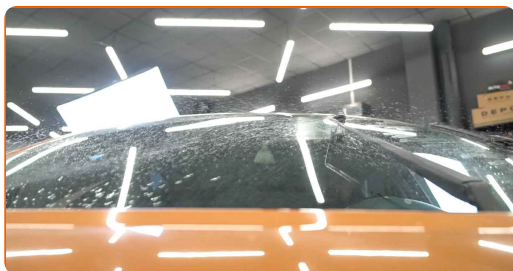

Replacement: windshield wipers – PEUGEOT 207 Saloon. Tip:

- Don't touch the wiper blade at the working rubber edge to prevent damage to the graphite coating.
- Ensure that the blade rubber strip fits tightly to the glass along the entire length.

6

Switch on the ignition.

7

After installation check the wipers performance. The blades shouldn't intersect or bump against the windshield seal.

WELL DONE!

[VIEW MORE TUTORIALS](#)