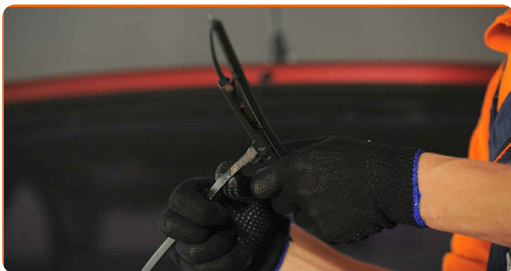

**3** Turn the wiper blade by ninety degrees.

**4** Press the clip.

**5** Remove the blade from the wiper arm.

**Replacement: windshield wipers – OPEL Kadett E Combo (T85). Tip:**

- When replacing the wiper blade, take caution to prevent the spring-loaded wiper arm from hitting the glass.