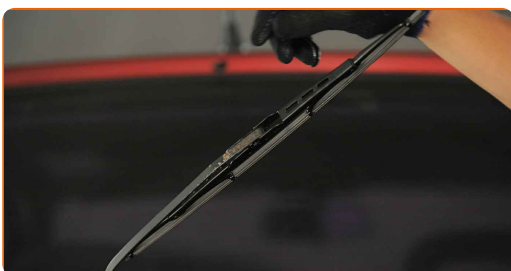

**3** Turn the wiper blade by ninety degrees.

**4** Press the clip.

**5** Remove the blade from the wiper arm.

**Replacement: windshield wipers – OPEL Kadett E Combo (T85). Tip:**

- When replacing the wiper blade, take caution to prevent the spring-loaded wiper arm from hitting the glass.

**6** Install the new wiper blade and carefully press the wiper arm down to the glass.

Replacement: windshield wipers – OPEL Kadett E Combo (T85). AUTODOC experts recommend:

- Don't touch the wiper blade at the working rubber edge to prevent damage to the graphite coating.
- Ensure that the blade rubber strip fits tightly to the glass along the entire length.