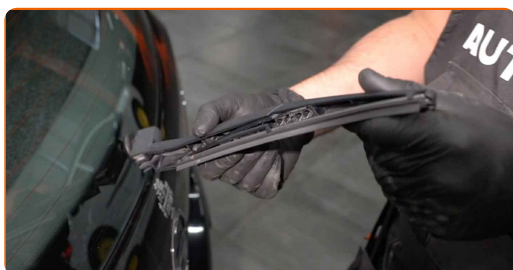

- All work should be done with the engine stopped.

REPLACEMENT: WINDSHIELD WIPERS – OPEL INSIGNIA ESTATE. TAKE THE FOLLOWING STEPS:

1 Prepare the new windscreen wipers.

2 Pull the wiper arm away from the glass surface until it stops.