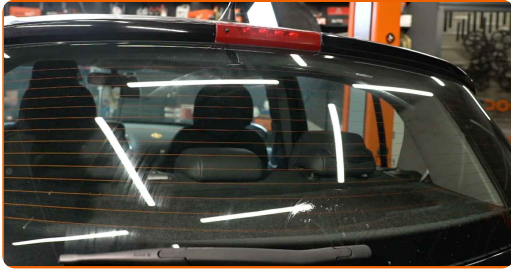

7

After installation check the wipers performance.

WELL DONE!

VIEW MORE TUTORIALS