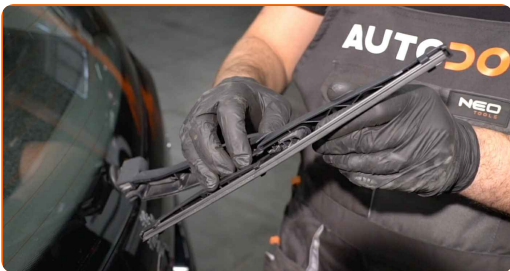

3 Press the clip.

4 Remove the blade from the wiper arm.

Replacement: windshield wipers – OPEL INSIGNIA A Country Tourer (G09).
Tip:

- When replacing the wiper blade, take caution to prevent the spring-loaded wiper arm from hitting the glass.

5 Install the new wiper blade and carefully press the wiper arm down to the glass.

Replacement: windshield wipers – OPEL INSIGNIA A Country Tourer (G09). Tip from AUTODOC:

- Don't touch the wiper blade at the working rubber edge to prevent damage to the graphite coating.
- Ensure that the blade rubber strip fits tightly to the glass along the entire length.