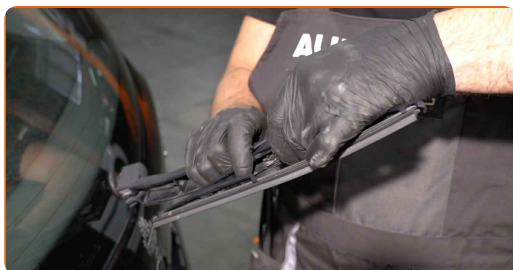

- All work should be done with the engine stopped.

REPLACEMENT: WINDSHIELD WIPERS – OPEL INSIGNIA A COUNTRY TOURER (G09). TAKE THE FOLLOWING STEPS:

1 Prepare the new windscreen wipers.

2 Pull the wiper arm away from the glass surface until it stops.

3 Press the clip.

4 Remove the blade from the wiper arm.

Replacement: windshield wipers – OPEL INSIGNIA A Country Tourer (G09).
Tip:

- When replacing the wiper blade, take caution to prevent the spring-loaded wiper arm from hitting the glass.