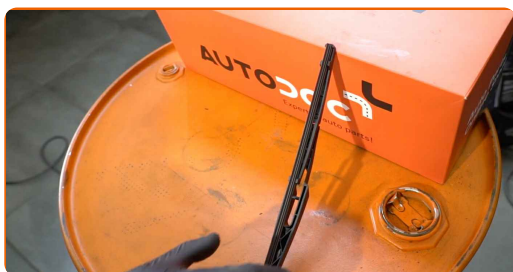

The steps may slightly vary depending on the car design.

This tutorial was created based on the replacement procedure for a similar car part on: OPEL Corsa D Hatchback (S07) 1.3 CDTI (L08, L68)

Replacement: windshield wipers – OPEL INSIGNIA A Country Tourer (G09).
AUTODOC experts recommend:

- All work should be done with the engine stopped.

REPLACEMENT: WINDSHIELD WIPERS – OPEL INSIGNIA A COUNTRY TOURER (G09). TAKE THE FOLLOWING STEPS:

1 Prepare the new windscreen wipers.

2 Pull the wiper arm away from the glass surface until it stops.