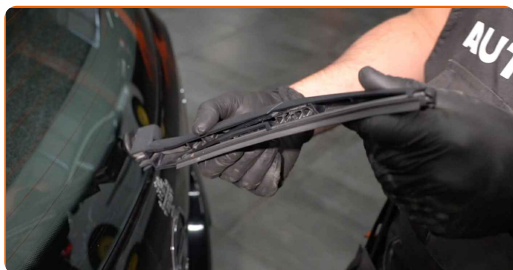

The steps may slightly vary depending on the car design.

This tutorial was created based on the replacement procedure for a similar car part on: OPEL Corsa D Hatchback (S07) 1.3 CDTI (L08, L68)

Replacement: windshield wipers – OPEL INSIGNIA A Country Tourer (G09).
AUTODOC experts recommend:

- All work should be done with the engine stopped.

REPLACEMENT: WINDSHIELD WIPERS – OPEL INSIGNIA A COUNTRY TOURER (G09). TAKE THE FOLLOWING STEPS:

1 Prepare the new windscreen wipers.

2 Pull the wiper arm away from the glass surface until it stops.