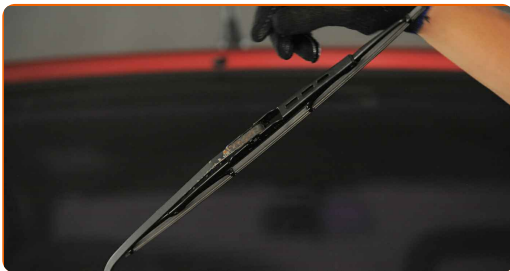

Replacement: windshield wipers – OPEL Astra F Convertible (T92). Tip:

- When replacing the wiper blade, take caution to prevent the spring-loaded wiper arm from hitting the glass.

6

Install the new wiper blade and carefully press the wiper arm down to the glass.