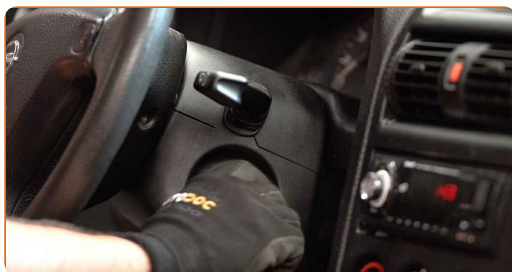

AUTODOC recommends:

- Please note: all work on the car – OPEL Ascona A Saloon – should be done with the engine switched off.

CARRY OUT REPLACEMENT IN THE FOLLOWING ORDER:

1

Switch on the ignition. Pull the windscreen wiper stalk to the downward position.

2

Switch off the ignition. In the service mode, the wipers will be in the upper position.

3

Prepare the new windscreen wipers.

4

Pull the wiper arm away from the glass surface until it stops.

5 Press the clip. Remove the blade from the wiper arm.