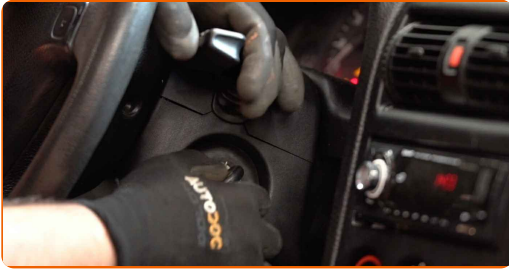

2

Switch off the ignition. In the service mode, the wipers will be in the upper position.

3

Prepare the new windscreen wipers.

4

Pull the wiper arm away from the glass surface until it stops.

5 Press the clip. Remove the blade from the wiper arm.

Replacement: windshield wipers – OPEL Ascona A Saloon. Tip:

- When replacing the wiper blade, take caution to prevent the spring-loaded wiper arm from hitting the glass.

6 Install the new wiper blade and carefully press the wiper arm down to the glass.

7

Switch on the ignition.

8

Pull the windscreen wiper stalk to the downward position. By doing so, you will switch the windscreen wipers from the service mode to the operation mode.

9

After installation check the wipers performance.