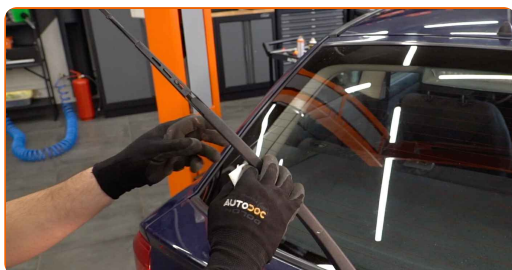

2

Switch off the ignition. In the service mode, the wipers will be in the upper position.

3

Prepare the new windscreen wipers.

4

Pull the wiper arm away from the glass surface until it stops.

5 Press the clip. Remove the blade from the wiper arm.