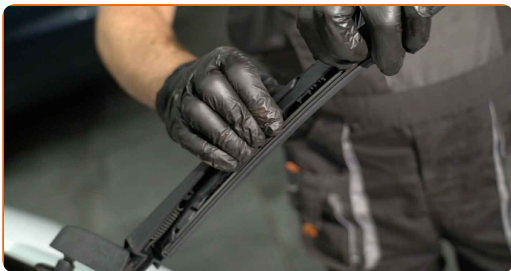

3 Press the clip.

4 Remove the blade from the wiper arm.

Replacement: windshield wipers – NISSAN X-TRAIL (T32). AUTODOC recommends:

- When replacing the wiper blade, take caution to prevent the spring-loaded wiper arm from hitting the glass.

5 Install the new wiper blade and carefully press the wiper arm down to the glass.

AUTODOC recommends:

- Don't touch the wiper blade at the working rubber edge to prevent damage to the graphite coating.
- Ensure that the blade rubber strip fits tightly to the glass along the entire length.