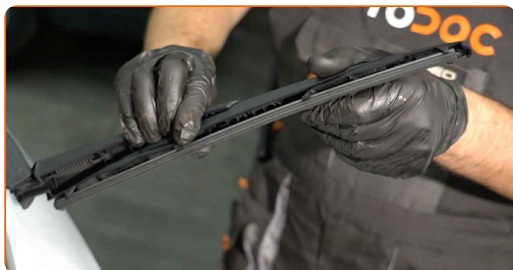

2 Pull the wiper arm away from the glass surface until it stops.