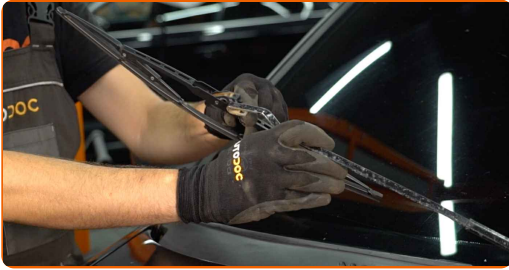

REPLACEMENT: WINDSHIELD WIPERS – NISSAN MAXIMA STATION WAGON. TAKE THE FOLLOWING STEPS:

1

Prepare the new windscreen wipers.

2

Pull the wiper arm away from the glass surface until it stops.

3

Turn the wiper blade by ninety degrees. Remove the blade from the wiper arm.