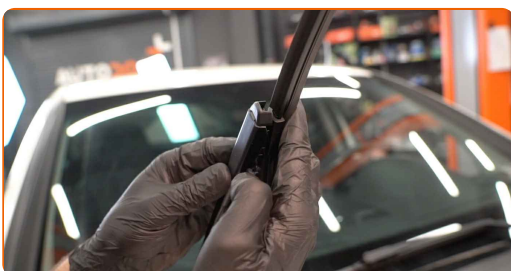

Replacement: windshield wipers – MERCEDES-BENZ Vaneo (414). Tip:

- When replacing the wiper blade, take caution to prevent the spring-loaded wiper arm from hitting the glass.

5 Install the new wiper blade and carefully press the wiper arm down to the glass.