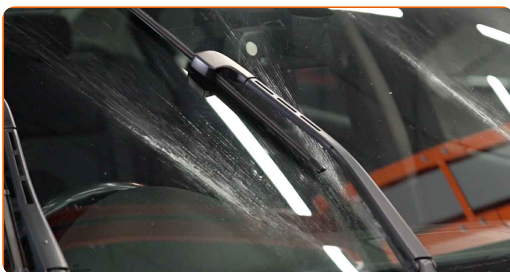

5

Install the new wiper blade and carefully press the wiper arm down to the glass.

Replacement: windshield wipers – KIA Pride Estate (DA). AUTODOC experts recommend:

- Don't touch the wiper blade at the working rubber edge to prevent damage to the graphite coating.
- Ensure that the blade rubber strip fits tightly to the glass along the entire length.

6

Switch on the ignition.

7

After installation check the wipers performance. The blades shouldn't intersect or bump against the windshield seal.

WELL DONE! 

[VIEW MORE TUTORIALS](#)

AUTODOC – TOP QUALITY AND AFFORDABLE CAR PARTS ONLINE