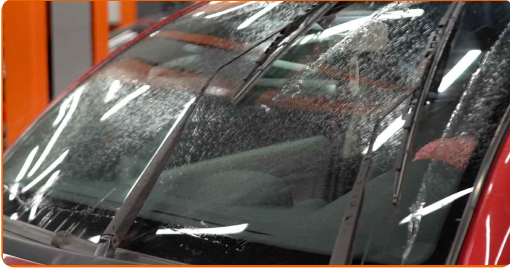

1. **6** After installation check the wipers performance. The blades shouldn't intersect or bump against the windshield seal.

WELL DONE!

[VIEW MORE TUTORIALS](#)