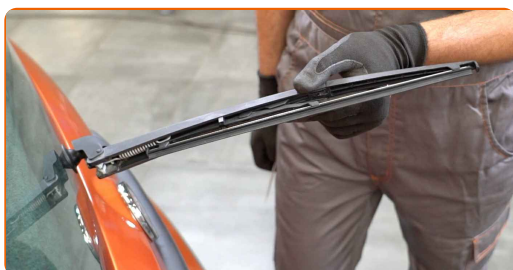

1. 2 Pull the wiper arm away from the glass surface until it stops.