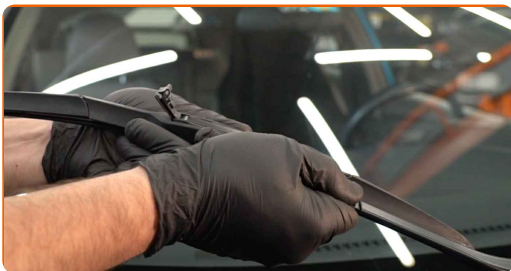

**CARRY OUT REPLACEMENT IN THE FOLLOWING ORDER:**

1

Prepare the new windscreen wipers.

2

Pull the wiper arm away from the glass surface until it stops.

**3** Press the clip.

**4** Remove the blade from the wiper arm.