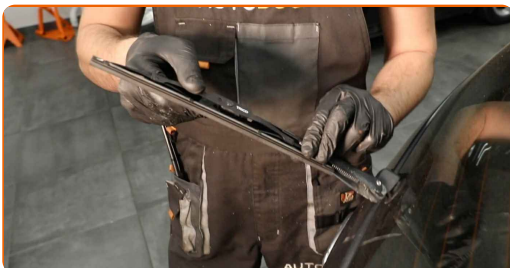

- Please note: all work on the car – FORD Focus Mk2 Estate (DA_, FFS, DS) – should be done with the engine switched off.

CARRY OUT REPLACEMENT IN THE FOLLOWING ORDER:

1

Prepare the new windscreen wipers.

2

Pull the wiper arm away from the glass surface until it stops.

3

Press the clip. Remove the blade from the wiper arm.

Replacement: windshield wipers – FORD Focus Mk2 Estate (DA_, FFS, DS). Tip:

- When replacing the wiper blade, take caution to prevent the spring-loaded wiper arm from hitting the glass.