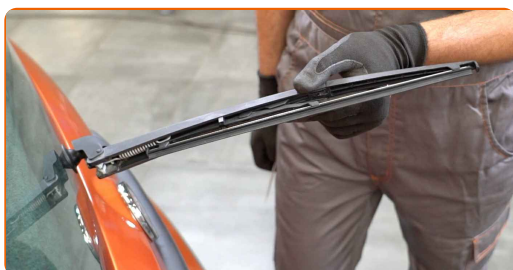

- Flat Screwdriver

[Buy tools](#)

Replacement: windshield wipers – FIAT TIPO Estate (356_). AUTODOC experts recommend:

- All work should be done with the engine stopped.

REPLACEMENT: WINDSHIELD WIPERS – FIAT TIPO ESTATE (356_). USE THE FOLLOWING PROCEDURE:

- 1 Prepare the new windscreen wipers.

- 2 Pull the wiper arm away from the glass surface until it stops.

- 3 Press the clip. Use a flat screwdriver.

4 Remove the blade from the wiper arm.

Replacement: windshield wipers – FIAT TIPO Estate (356_). AUTODOC recommends: