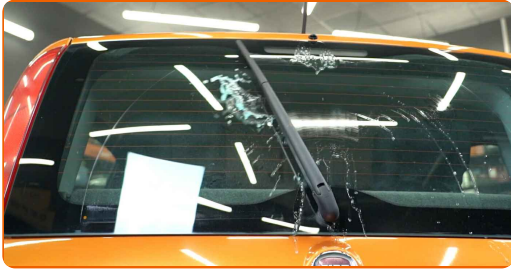

7

After installation check the wipers performance.

WELL DONE!

VIEW MORE TUTORIALS