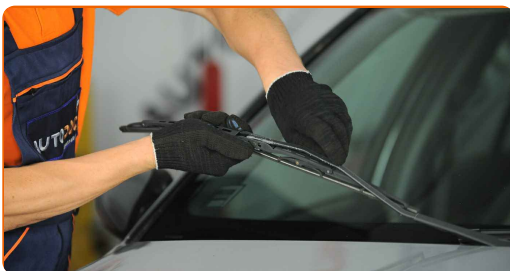

- Always replace front wiper blades together. It will ensure efficient and uniform cleaning of the windshield.
- Don't confuse the wiper blades of the driver and passenger side.
- The replacement procedure for both wiper blades is identical.
- All work should be done with the engine stopped.

REPLACEMENT: WINDSHIELD WIPERS – CITROËN XM (Y3). USE THE FOLLOWING PROCEDURE:

1

Prepare the new windscreen wiper blades.

2

Pull the wiper arm away from the glass surface until it stops.

3

Press the clip.

4

Remove the blade from the wiper arm.

Replacement: windshield wipers – CITROËN XM (Y3). Professionals recommend:

- When replacing the wiper blade, take caution to prevent the spring-loaded wiper arm from hitting the glass.