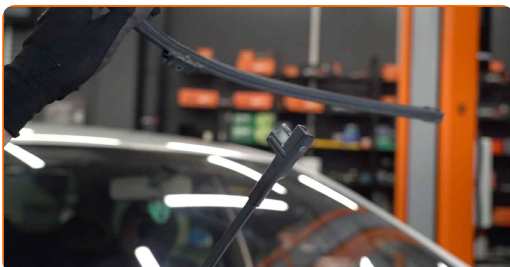

REPLACEMENT: WINDSHIELD WIPERS – CITROËN DISPATCH I MPV. TAKE THE FOLLOWING STEPS:

1

Prepare the new windscreen wipers.

2

Turn the wiper blade by ninety degrees. Remove the blade from the wiper arm.

Replacement: windshield wipers – CITROËN Dispatch I MPV. Professionals recommend:

- When replacing the wiper blade, take caution to prevent the spring-loaded wiper arm from hitting the glass.

3

Install the new wiper blade and carefully press the wiper arm down to the glass.

Replacement: windshield wipers – CITROËN Dispatch I MPV. AUTODOC recommends: