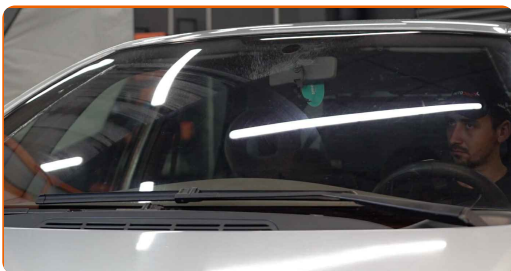

1. 5 After installation check the wipers performance. The blades shouldn't intersect or bump against the windshield seal.

WELL DONE! 👍

[VIEW MORE TUTORIALS](#)