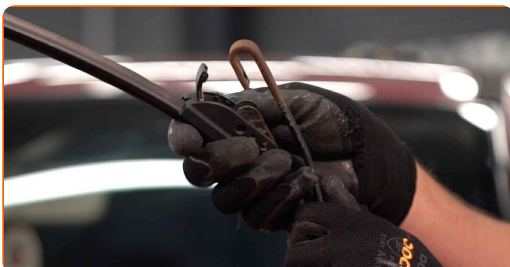

3 Press the clip. Remove the blade from the wiper arm.