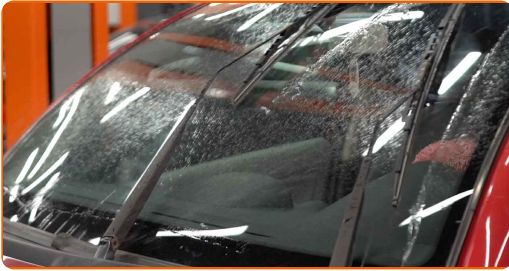

1. 6 After installation check the wipers performance. The blades shouldn't intersect or bump against the windshield seal.

WELL DONE!

[VIEW MORE TUTORIALS](#)