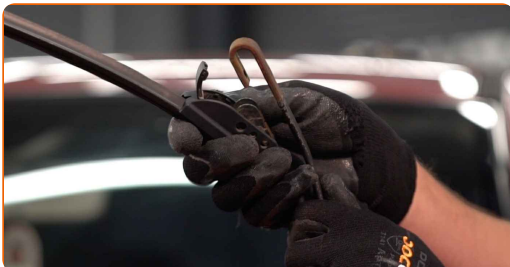

Replacement: windshield wipers – CITROËN C-CROSSER (EP_). Tip from AUTODOC experts:

- Always replace front wiper blades together. It will ensure efficient and uniform cleaning of the windshield.
- Don't confuse the wiper blades of the driver and passenger side.
- The replacement procedure for both wiper blades is identical.
- All work should be done with the engine stopped.

REPLACEMENT: WINDSHIELD WIPERS – CITROËN C-CROSSER (EP_). USE THE FOLLOWING PROCEDURE:

1 Prepare the new windscreen wipers.

2 Pull the wiper arm away from the glass surface until it stops.

3 Press the clip. Remove the blade from the wiper arm.