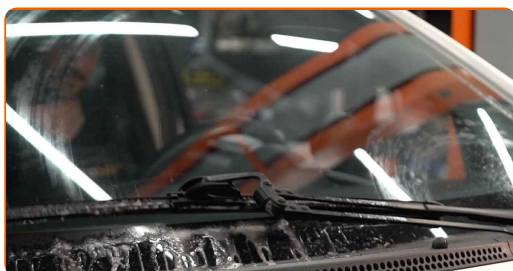

- 6 After installation check the wipers performance. The blades shouldn't intersect or bump against the windshield seal.

WELL DONE!

[VIEW MORE TUTORIALS](#)