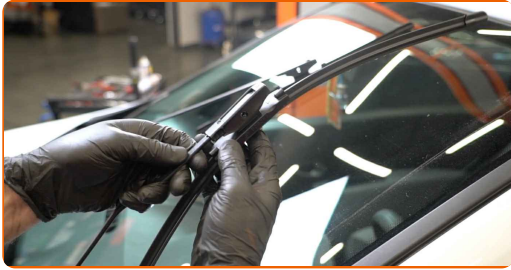

4 Pull the wiper arm away from the glass surface until it stops.

5 Press the clip.