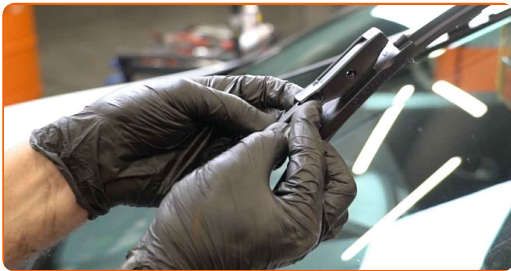

3

Prepare the new windscreen wipers.

**4** Pull the wiper arm away from the glass surface until it stops.

**5** Press the clip.

**6** Remove the blade from the wiper arm.

**Replacement: windshield wipers – Renault Clio 3. Professionals recommend:**