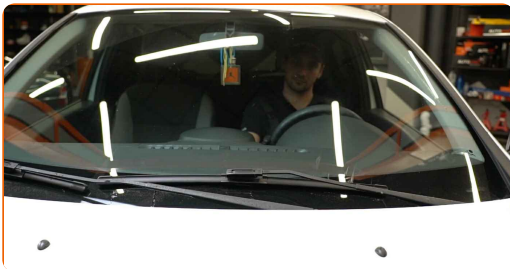

Replacement: windshield wipers – Renault Clio 3. Tip from AUTODOC experts:

- Always replace front wiper blades together. It will ensure efficient and uniform cleaning of the windshield.
- Don't confuse the wiper blades of the driver and passenger side.
- The replacement procedure for both wiper blades is identical.
- All work should be done with the engine stopped.

REPLACEMENT: WINDSHIELD WIPERS – RENAULT CLIO 3. USE THE FOLLOWING PROCEDURE:

1

Switch on the ignition. Set the windscreen wipers to the service position.