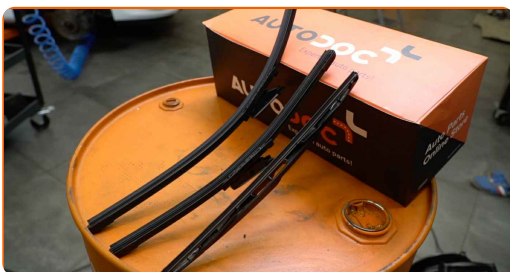

**REPLACEMENT: WINDSHIELD WIPERS – RENAULT CLIO 3. USE THE FOLLOWING PROCEDURE:**

1

Switch on the ignition. Set the windscreen wipers to the service position.

2

Switch off the ignition. In the service mode, the wipers will be in the upper position.

3

Prepare the new windscreen wipers.

**4** Pull the wiper arm away from the glass surface until it stops.

**5** Press the clip.

**6** Remove the blade from the wiper arm.

**Replacement: windshield wipers – Renault Clio 3. Professionals recommend:**