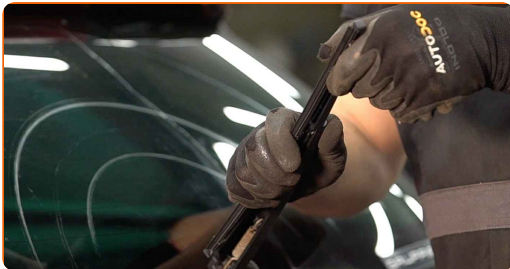

3

Press the clip. Use a flat screwdriver. Remove the blade from the wiper arm.

Replacement: windshield wipers – Alfa Romeo 159 Sportwagon. AUTODOC experts recommend:

- When replacing the wiper blade, take caution to prevent the spring-loaded wiper arm from hitting the glass.

4

Install the new wiper blade and carefully press the wiper arm down to the glass.

AUTODOC recommends:

- Don't touch the wiper blade at the working rubber edge to prevent damage to the graphite coating.
- Ensure that the blade rubber strip fits tightly to the glass along the entire length.