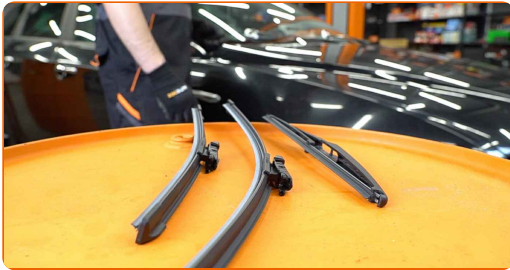

Replacement: windshield wipers – Alfa Romeo 159 Sportwagon. Tip:

- Please note: all work on the car – Alfa Romeo 159 Sportwagon – should be done with the engine switched off.

CARRY OUT REPLACEMENT IN THE FOLLOWING ORDER:

1

Prepare the new windscreen wipers.